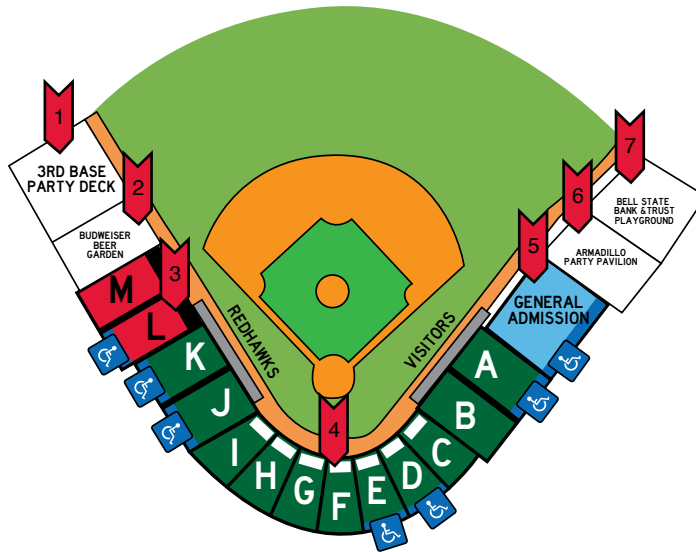

Fargo-Moorhead Red Hawks

CORPORATE TICKET PACKAGES

Newman Outdoor Field

1 3rd Base Party Deck

2 *Budweiser*
Beer Garden

3 3rd Base Red Reserved
(Section L-M)

NEWMAN
OUTDOOR FIELD

1515 15th Avenue North
Fargo, North Dakota

Reserved
(Section A-K) **4**

General Admission **5**

ARMADILLO
Party Pavilion **6**

Bell
State Bank & Trust
Playground **7**

We've got the bases covered for FUN!

Fargo-Moorhead RedHawks Baseball

fmredhawks.com

Each pack contains 13 vouchers good for Reserved Seating (Sections A-K) that can be redeemed for any 2016 regular season home game.

We've got the bases covered for FUN!

Fargo-Moorhead RedHawks Baseball

fmredhawks.com